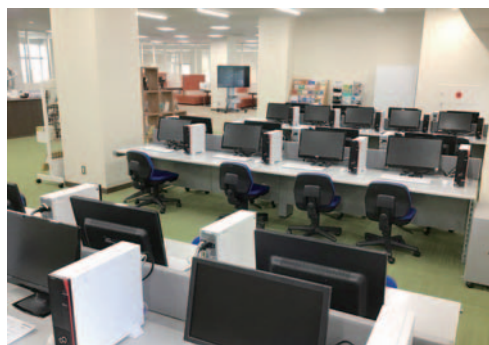

設備 Equipment

CAD演習室、プログラム演習室と同環境のパソコンが25台あり、無線LANのアクセスポイントもありますので個人のノートパソコンを持参して利用できる環境です。館内で利用できるCDプレーヤーは16台あり、英語のリスニングCD等が利用できます。また、DVD/ビデオ機器は4台あり、約700本のDVD・ビデオが視聴できます。

The library is equipped with 25 computers which offer the same environment as the CAD Training Room and the Program Training Room. The computers can be used to conduct information gathering, topic study and self-study via the internet. Access points for wireless LAN are also provided so that users can bring and use their own laptop computers. The library also has 16 CD players available to users. The players can be used to play material such as English listening comprehension CDs. Also available are 4 DVD/video players and a total of approximately 700 DVDs/videos and other materials available for viewing.

▲閲覧室 Reading Room

▲図書演習室 Library Training Room